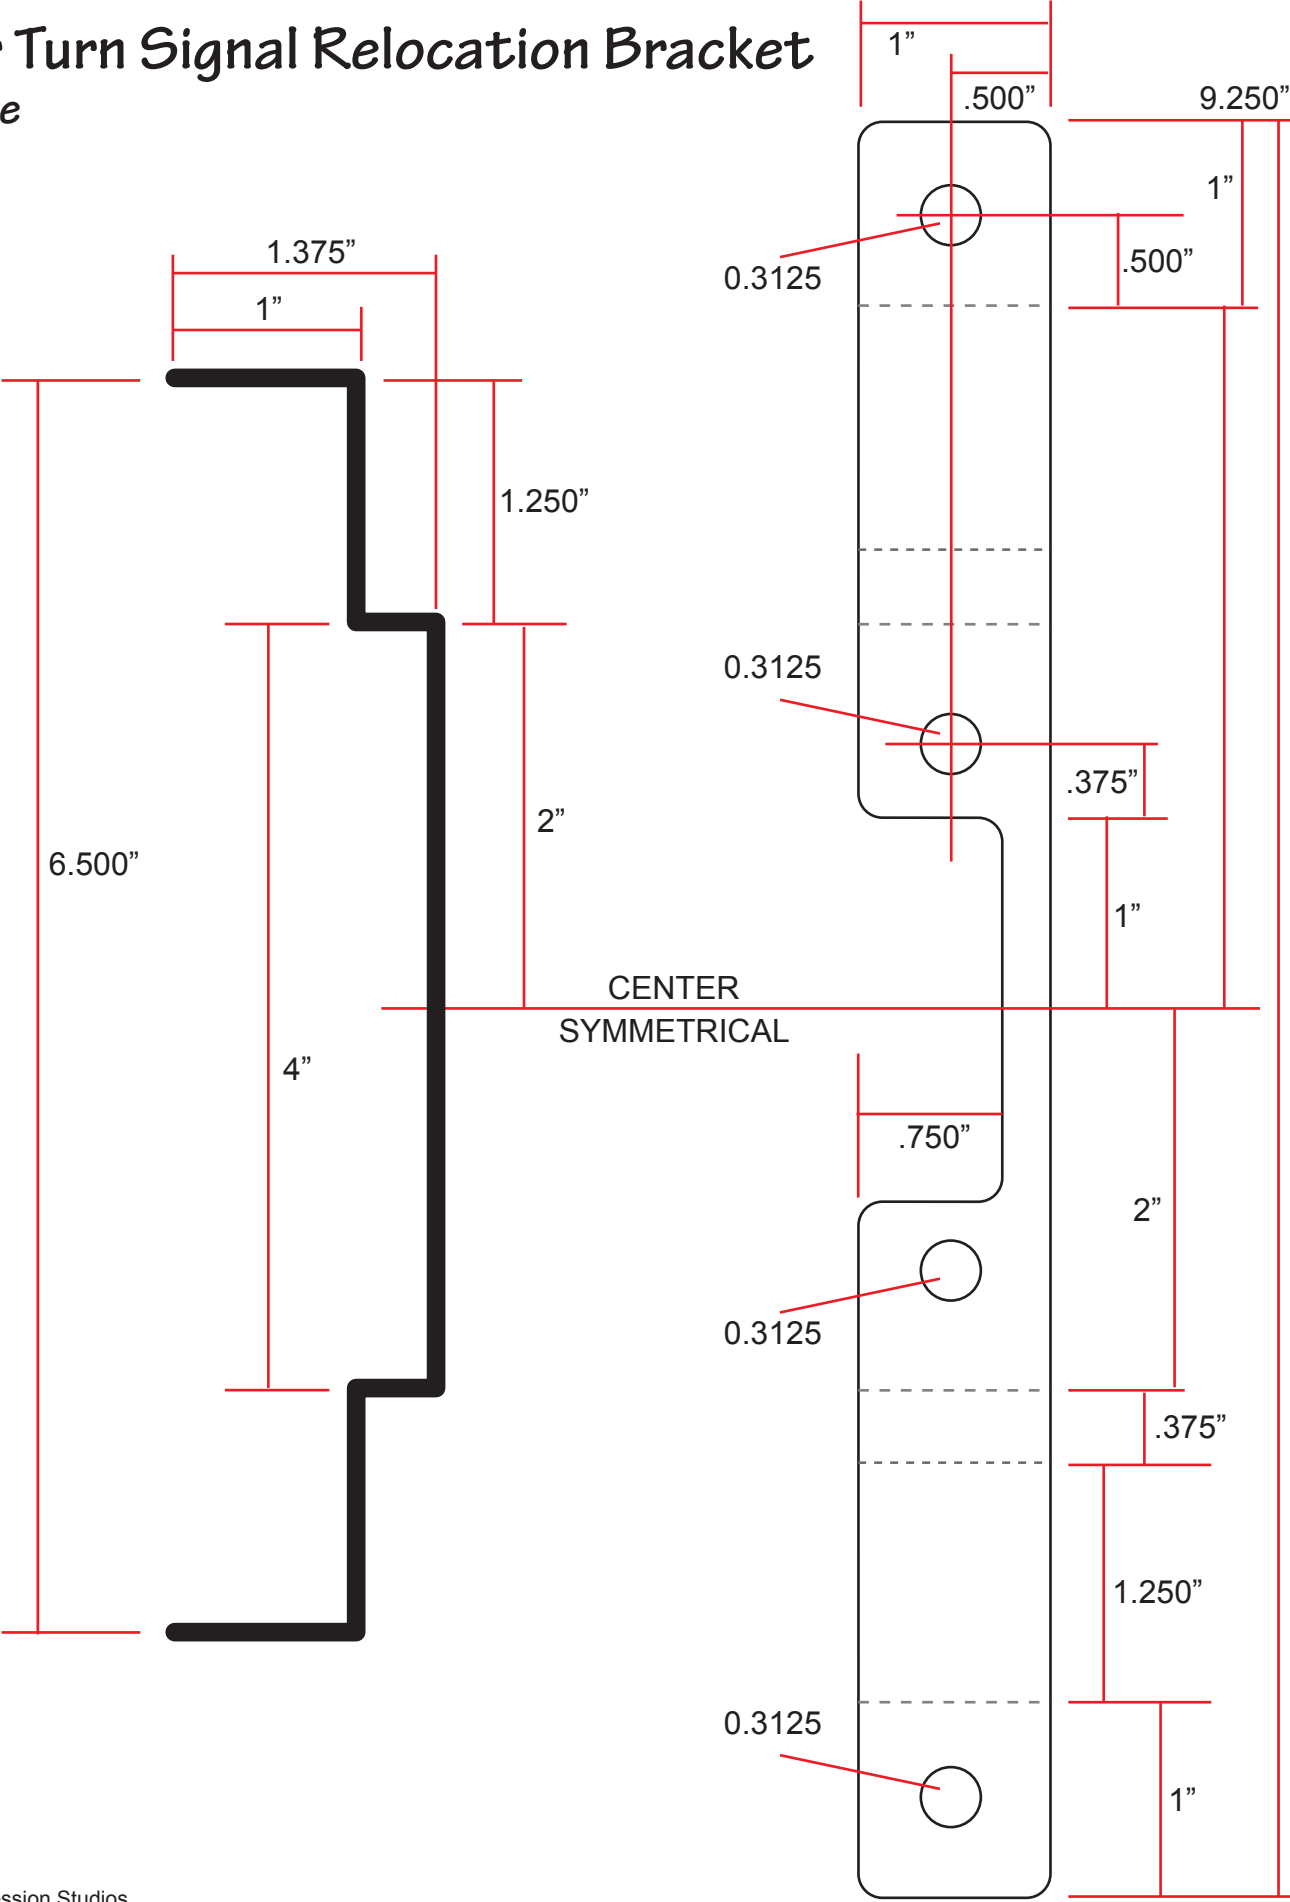

Rear Turn Signal Relocation Bracket T-Style

Rear Turn Signal Relocation Bracket

T-Style